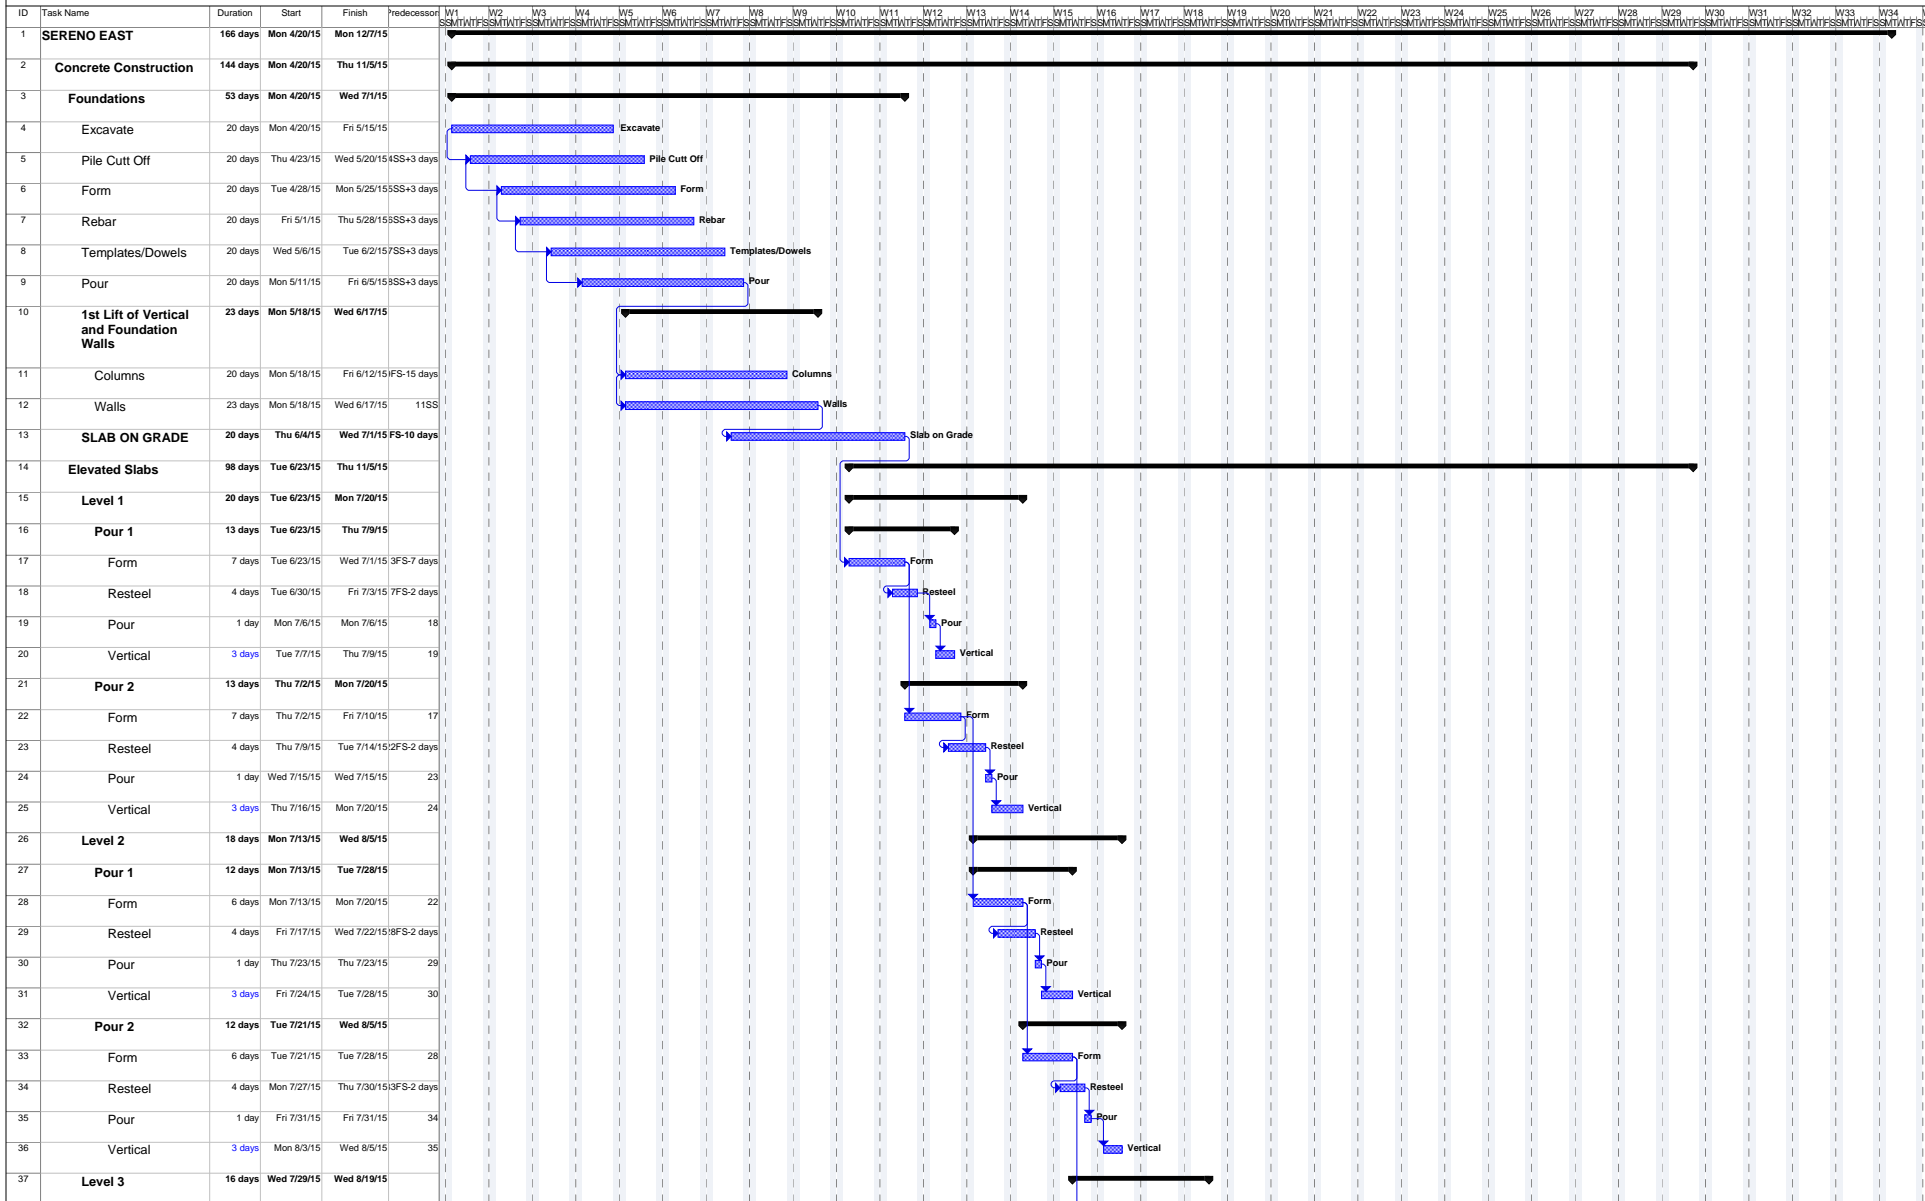

SERENO EAST

SERENO EAST
PRELIMINARY SCHEDULE
Sun 4/19/15

Task	Summary	External Mile Task	Manual Task	Manual Summary	External Tasks	Split
Split	Project Summary	Inactive Milestone	Duration-only	Start-only	External Milestone	Down arrow
Milestone	External Tasks	Inactive Summary	Manual Summary Rollup	Finish-only	Progress	

SERENO EAST

SERENO EAST
PRELIMINARY SCHEDULE
Sun 4/19/15

Task		Summary		External MileTask		Manual Task		Manual Summary		External Tasks		Split	
Split		Project Summary		Inactive Milestone		Duration-only		Start-only		External Milestone			
Milestone		External Tasks		Inactive Summary		Manual Summary Rollup		Finish-only		Progress			