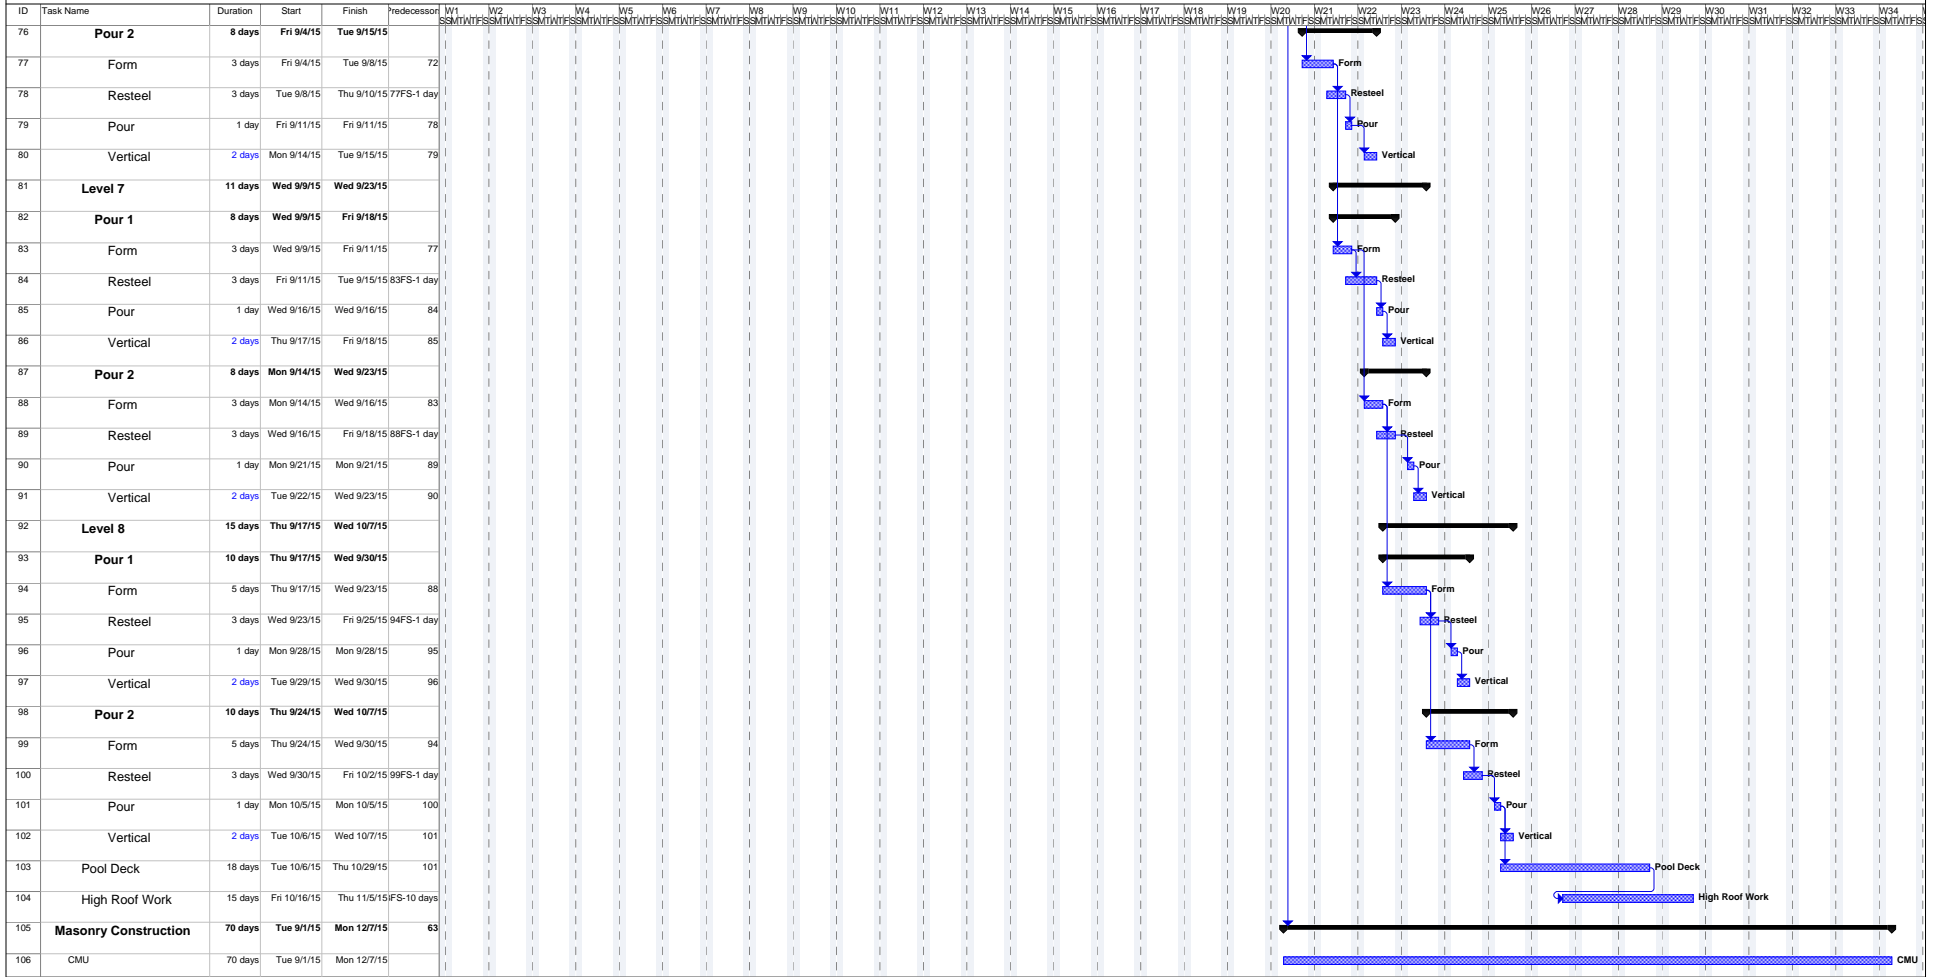

SERENO EAST

SERENO EAST
PRELIMINARY SCHEDULE
Sun 4/19/15

Task	Summary	External Mile Task	Manual Task	Manual Summary	External Tasks	Split
Split	Project Summary	Inactive Milestone	Duration-only	Start-only	External Milestone	Down arrow
Milestone	External Tasks	Inactive Summary	Manual Summary Rollup	Finish-only	Progress	

SERENO EAST

SERENO EAST
PRELIMINARY SCHEDULE
Sun 4/19/15

Task		Summary		External MileTask		Manual Task		Manual Summary		External Tasks		Split	
Split		Project Summary		Inactive Milestone		Duration-only		Start-only		External Milestone			
Milestone		External Tasks		Inactive Summary		Manual Summary Rollup		Finish-only		Progress			